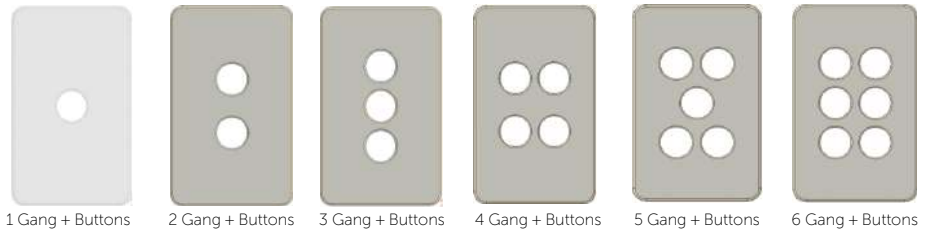

Ambience and Ambience XL Faceplates

Ambience

Gloss White	SWAC1GW	SWAC2GW	SWAC3GW	SWAC4GW	SWAC5GW	SWAC6GW
Semi Gloss Gray	SWAC1SGB	SWAC2SGB	SWAC3SGB	SWAC4SGB	SWAC5SGB	SWAC6SGB
Semi Gloss Black	SWAC1SGG	SWAC2SGG	SWAC3SGG	SWAC4SGG	SWAC5SGG	SWAC6SGG

Ambience XL

Atomic Matt White	SWALC1SGW	SWALC2SGW	SWALC3SGW	SWALC4SGW	SWALC5SGW	SWALC6SGW
Steele Matt Gray	COMING SOON					
Obsidian Matt Black