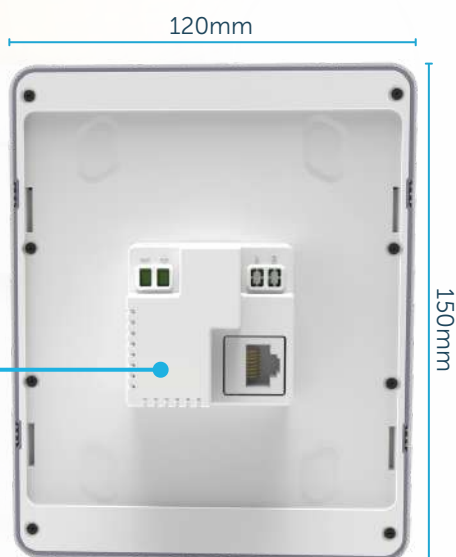

Powered by either POE or a low voltage power supply for simple installation. Fits into a standard single-gang wall plate mount.

Recommended power supply (if not using POE):
 Manufacturer: SAL
 Part Number: Pluto 15DV