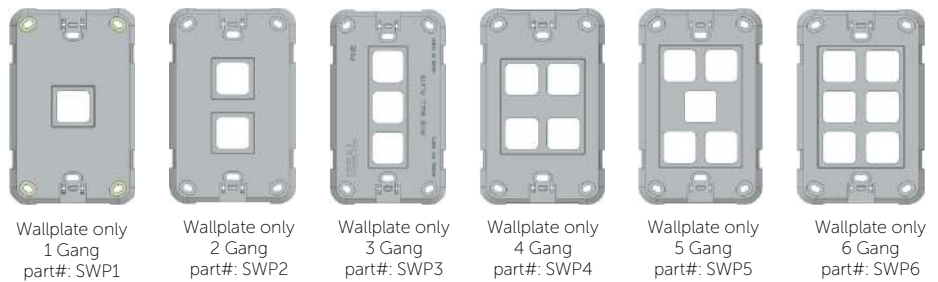

PIXIE Ambience Wallplates come in 1 to 6 gang configurations and accept both PIXIE Ambience and Ambience XL Faceplates and buttons.

The Simplicity of Click. Clack. Snap.
Click the Ambience button-caps onto PIXIE smart modules.
Clack the PIXIE smart modules into the Ambience Wallplate.
Snap on the Ambience Faceplate to match decor and design

PIXIE Smart Power Points also available with matching Ambience coloured covers.

Mix and match covers and buttons to meet each of your home's style, décor and design aesthetics.

Ambience XL takes a bolder stance on the wall with larger faceplate dimensions and familiar circular buttons.

Both Ambience and Ambience XL faceplates are designed for PIXIE smart modules to fit perfectly.

Ambience and Ambience XL Faceplates

Ambience

Gloss White	SWAC1GW	SWAC2GW	SWAC3GW	SWAC4GW	SWAC5GW	SWAC6GW
Semi Gloss Gray	SWAC1SGB	SWAC2SGB	SWAC3SGB	SWAC4SGB	SWAC5SGB	SWAC6SGB
Semi Gloss Black	SWAC1SGG	SWAC2SGG	SWAC3SGG	SWAC4SGG	SWAC5SGG	SWAC6SGG

Ambience XL

Atomic Matt White	SWALC1SGW	SWALC2SGW	SWALC3SGW	SWALC4SGW	SWALC5SGW	SWALC6SGW
Steele Matt Gray	COMING SOON					
Obsidian Matt Black						

Wallplate Options

Wallplates compatible with PIXIE Ambience and Ambience XL faceplates