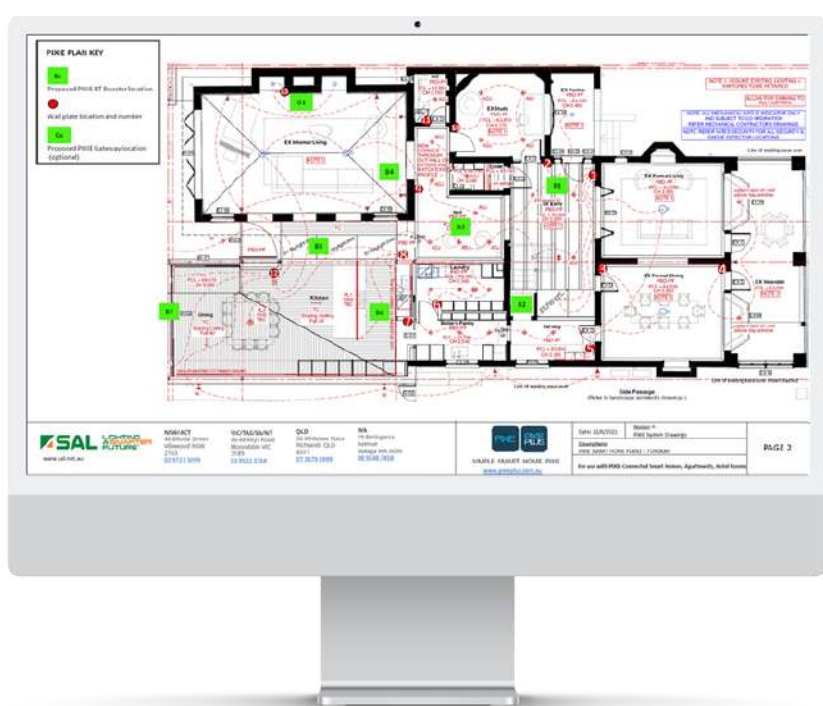

PIXIE

PIXIE Free Smart Home Design Service

Submit your project's floor plans online and receive your custom PIXIE smart home design, for free.

Simple. Smart. Home. PIXIE.

WORKS WITH
PIXIE

What's delivered with the smart home design?

1 Marked-up floor plans

2 Every circuit and wall plate

3 Complete product list

Scan the relevant QR code, complete the form on the webpage and attach your project floor plans. In 48-72 hours your free PIXIE smart home design is delivered to your inbox.