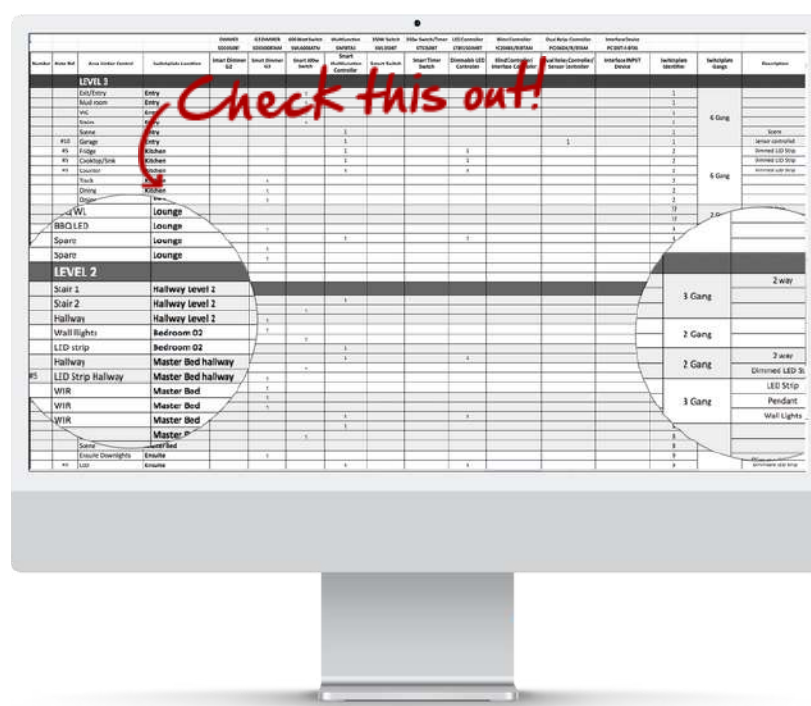

PIXIE

PIXIE Free Smart Home Design Service

Submit your project's floor plans online and receive your custom PIXIE smart home design, for free.

Simple. Smart. Home. PIXIE.

WORKS WITH
PIXIE

What's delivered with the smart home design?

1 Marked-up floor plans

2 Every circuit and wall plate

3 Complete product list

Scan the relevant QR code, complete the form on the webpage and attach your project floor plans. In 48-72 hours your free PIXIE smart home design is delivered to your inbox.