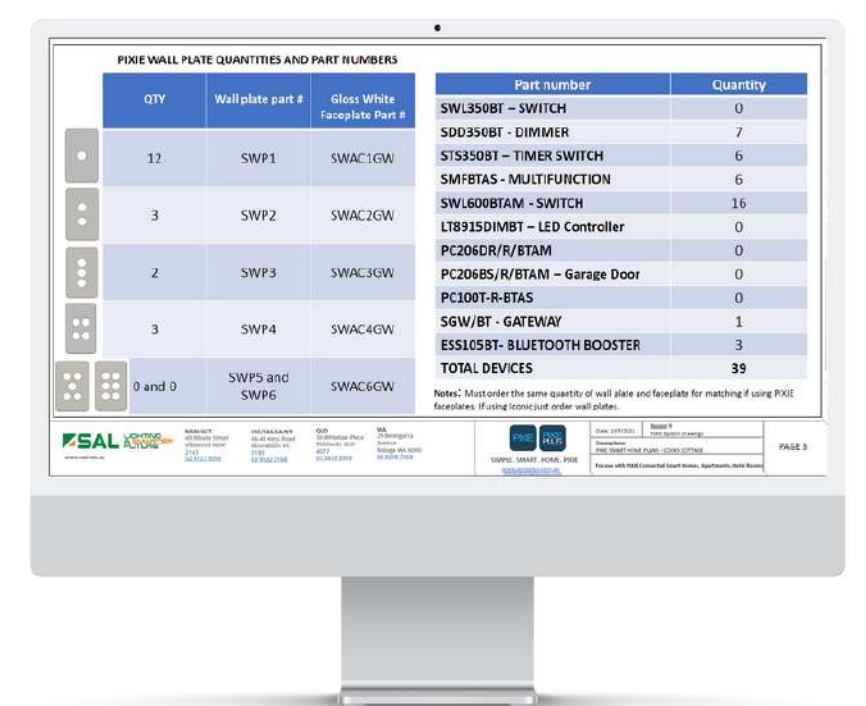

1 Marked-up floor plans

2 Every circuit and wall plate

3 Complete product list

Scan the relevant QR code, complete the form on the webpage and attach your project floor plans. In 48-72 hours your free PIXIE smart home design is delivered to your inbox.